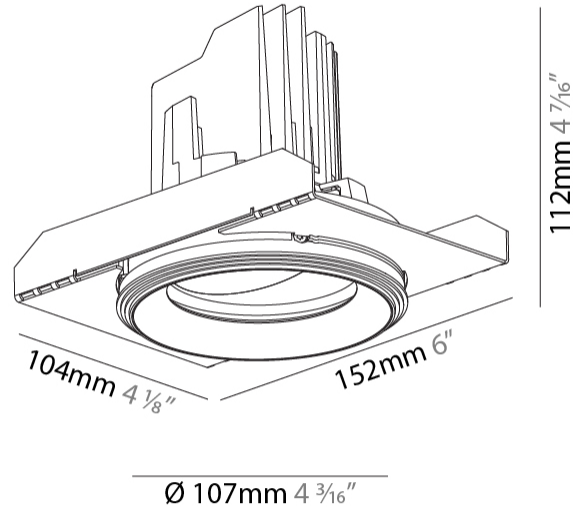

PHYSICAL

Shape: Round
Diameter (mm): 107
Diameter (in): 4 3/16
Height (mm): 112
Height (in): 4 7/16
Ceiling Thickness (mm): 10 / 12.5 / 15 / 25
Ceiling Thickness (in): 3/8 or 1/2 or 9/16 or 1
Min. Recessing Depth (mm): 130
Min. Recessing Depth (in): 5 1/8
Light Distribution: Adjustable / Downlight
Weight (kg): 0.596
Weight (lbs): 1.31
Fixture Finish: SSR / BKV / CWI / CRY / HAB / LAG / UFT / ITA / RUA / RUR / MIC / FTG / MYG / TWT / LOD / PUS / FRO / FUP / KIA / POP / BLS / SPG / MEY / GOH / GUM / CHC / COM / ABZ / JAG / OBR / MOS / ROR
Fixture Material: Aluminum Die Cast
Cut-out Measurements: Ø 111mm / 4 3/8"
Upon Request: Unique Ceiling Thickness

ELECTRICAL

Lamp Type: LED (Zhaga Standard)
Input Wattage (W): 13.2 / 16.5
Total Output Wattage (W): 12.1 / 14.7
Dimming: Tri-Mode (Non-Dimming and Phase Dimming (120Vac only) and 0-10V Dimming)
Driver Included: No
Driver Location: Recessed Housing
Driver Type: Constant Current - Universal
Driver Class: Class 2
Housing: See components
Input Voltage (V): 120 - 277
Constant Current (MA): 350

LED

Number of LEDs: 1
Color Temperature (°K): 2700 / 3000 / 3500 / 4000
Max. Delivered Lumen (lm): 850 / 950 / 1019 / 1040
Nominal Lumen (lm): 960 / 1070 / 1156 / 1180
CRI: >90 CRI
Lamp Life (hrs): 50000
Upon Request: RGB-W Tunable White Special Color Temperature Special LED

OPTICAL

Reflector: 10
Adjustability: Rotational 355°; Tilt 30°
Upon Request: Special Beam Angles

RATINGS AND CERTIFICATIONS